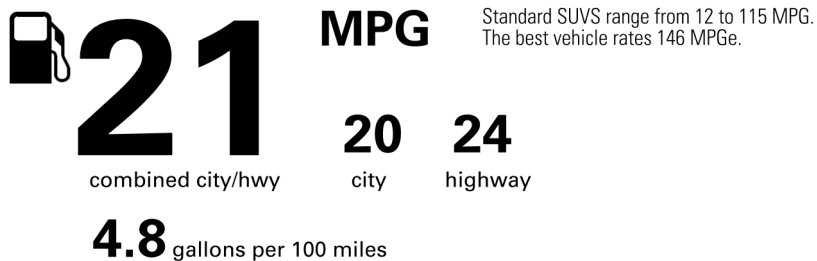

Full Tank of Gas

BASE MANUFACTURER'S SUGGESTED RETAIL PRICE \$58,500.00

OPTIONAL EQUIPMENT

FE	50 STATE EMISSIONS	
DG	Digital Key (req. Remote Connect Trial/Subscription)	275.00
PC	Premium Paint	475.00
TL	Tailgate LED Light	200.00
3P.	Paint Protection Film	439.00
3T.	Roof Rail Cross Bars Gloss Black	420.00
63.	Floor Mats- All Weather- '4Runner'	248.00
87.	Multimedia Screen Protector - Glass	105.00
D5.	Door Edge Guards- Front Color Keyed	150.00
R5.	Cargo Tray- All Weather '4Runner'	140.00

Not Original - Copy

Created: 2023-12-20 20:56:00 (UTC)

EPA DOT Fuel Economy and Environment

Gasoline Vehicle

Fuel Economy

You spend \$3,250 more in fuel costs over 5 years compared to the average new vehicle.