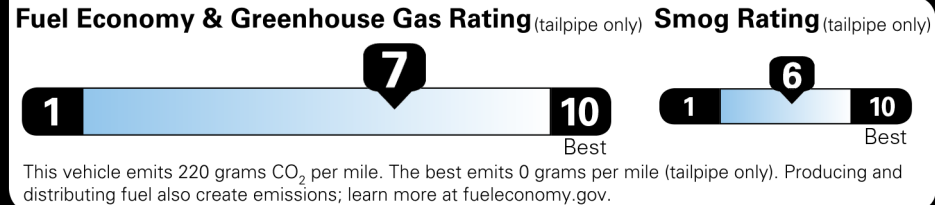

INTERIOR

- 12.9-in. Toyota Audio Multimedia w/ JBL 9-Speaker Audio, Wireless Apple CarPlay & Android Auto Compatibility
  - SiriusXM with 360L w/ 3-Month Trial
  - 2 Qi Wireless Chargers, 5 USB-C Ports
  - Heated/Ventilated Front Seats
  - Heated Outboard Rear Seats
  - 8-way Power Front Seats w/ Driver Lumbar Support
  - SofTex-Trimmed Seats
  - Smart Key System w/ Push Button Start
  - 12.3-in. Digital Gauge Cluster
  - Digital Rearview Mirror w/ Homelink
  - Heated Steering Wheel
  - Windshield De-Icer
  - Rain Sensing Windshield Wipers
  - Toggle-type Shift-by-Wire System
2. **For Full Product Details, Please Visit Toyota.com/RAV4**
   Full Tank of Gas

BASE MANUFACTURER'S SUGGESTED RETAIL PRICE $43,300.00

OPTIONAL EQUIPMENT

- FE 50 State Emissions
- 2T. All Weather Floor Liners and Cargo Tray 339.00
- 3T. Low Profile Cross Bars 320.00
87. Multimedia Screen Protector - Glass 105.00
- D5. Door Edge Guards 165.00

Not Original - Copy

Created on 2026-03-12 10:09:29 (UTC)

EPA DOT Fuel Economy and Environment

Gasoline Vehicle

Fuel Economy
41 MPG Small SUVs range from 14 to 125 MPG. The best vehicle rates 146 MPGe.
43 37
combined city/hwy city highway
2.4 gallons per 100 miles

You save $2,500
in fuel costs over 5 years compared to the average new vehicle.

Annual fuel cost $1,200

Actual results will vary for many reasons, including driving conditions and how you drive and maintain your vehicle. The average new vehicle gets 29 MPG and costs $8,500 to fuel over 5 years. Cost estimates are based on 15,000 miles per year at $3.30 per gallon. MPGe is miles per gasoline gallon equivalent. Vehicle emissions are a significant cause of climate change and smog.

fuel economy.gov
Calculate personalized estimates and compare vehicles

MANUFACTURER'S SUGGESTED RETAIL PRICE[†]	$44,229.00
DELIVERY, PROCESSING AND HANDLING FEE	1,450.00
TOTAL SUGGESTED RETAIL PRICE	$45,679.00

[†]Manufacturer's suggested retail price excludes delivery processing and handling fees, license and title fees, applicable federal, state and local taxes, and dealer and distributor options and accessories.

Delivered by Truck to: 05055
WESTERN SLOPE TOYOTA
2264 HIGHWAY 6 AND 50
GRAND JUNCTION CO81505

TML1E2N1S0F0W0